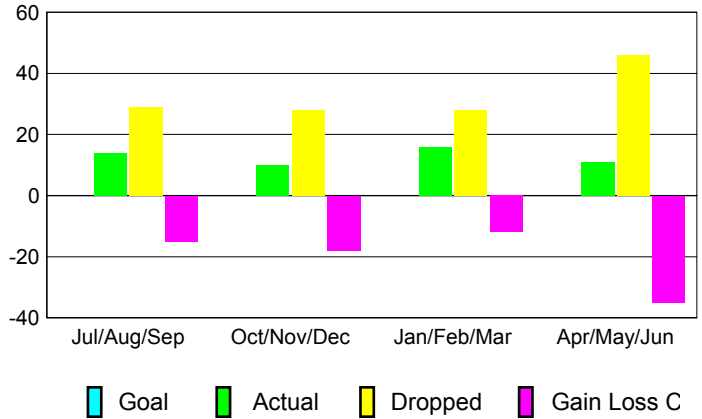

Membership Results 2012-2013
Goal, New, Dropped, Gain/Loss