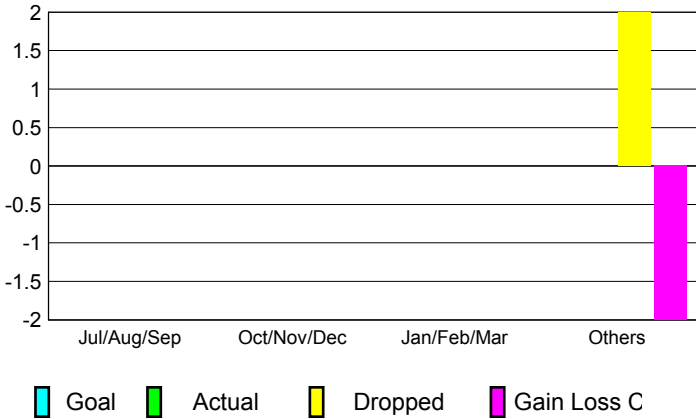

GMT: **Kenneth Schwols**

Location: **NEBRASKA**

GMT CA: **1**

CLUBS

Month	New Club Goal	Actual New Clubs	Actual Dropped Clubs	Gain/Loss of Clubs
2012-2013				
Jul/Aug/Sep		0	0	0
Oct/Nov/Dec		0	0	0
Jan/Feb/Mar		0	0	0
Apr/May/Jun		0	2	-2
Totals		0	2	-2

Club Results 2012-2013
Goal, New, Dropped, Gain/Loss

MEMBERSHIP

Month	Net Memb Goal	Actual New Memb	Actual Dropped Memb	Gain/Loss of Memb
2012-2013				
Jul/Aug/Sep		14	29	-15
Oct/Nov/Dec		10	28	-18
Jan/Feb/Mar		16	28	-12
Apr/May/Jun		11	46	-35
Totals		51	131	-80